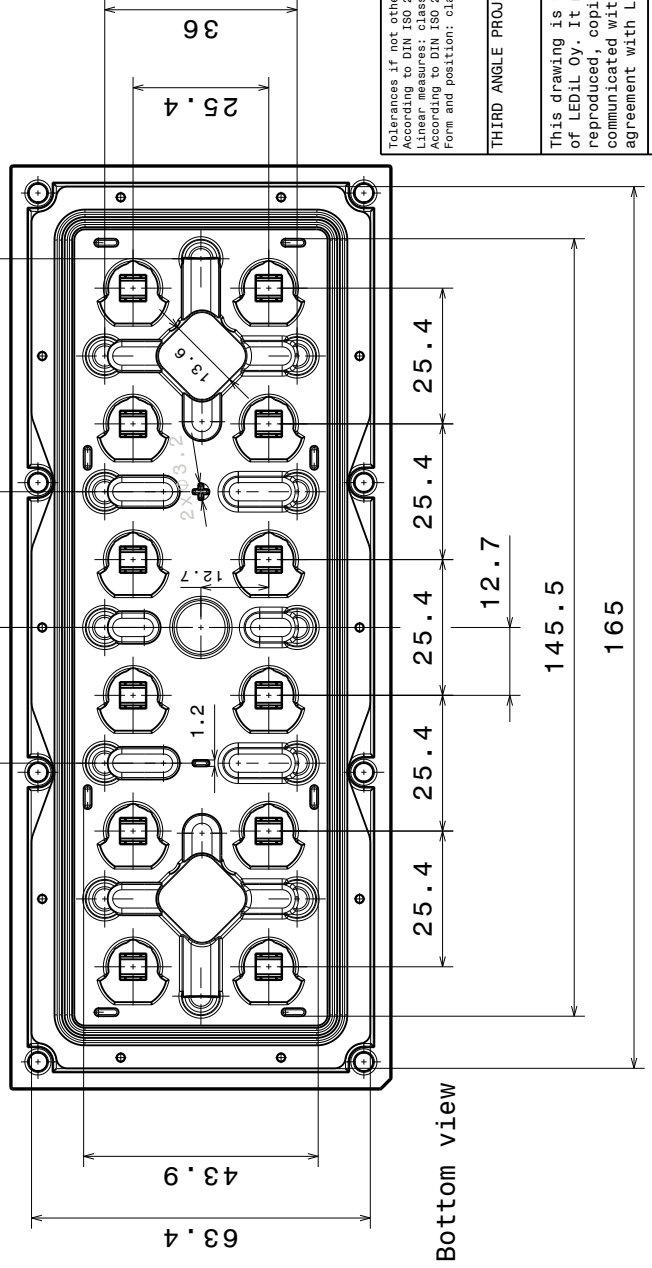

Top view

Section view B-B
Scale: 2:1

Bottom view

Section view A-A

Pockets for wiring and screws

INDEX	PART NO	DESCRIPTION	MATERIAL COLOUR
1	C14018	2X6-SEAL25	Silicone white
2	C13363	STRADA-IP-2X6-T2	PMMA clear

Tolerances if not otherwise shown according to DIN ISO 2768-1
Form and position: class M
According to DIN ISO 2768-2
Form and position: class L

LEDIL
Ledil Oy
Salorankatu 10
FIN 24240 SALO
Finland

THIRD ANGLE PROJECTION:

This drawing is the property of LEDIL Oy. It may not be reproduced, copied or communicated without a written agreement with LEDIL Oy.

DRAWING TITLE

CS14055_STRADA-IP-2X6-T2

SIZE

A3

PART NUMBER

CS14055

SCALE

1:1

WEIGHT

58,25 g

SHEET

1/2

H

G

F