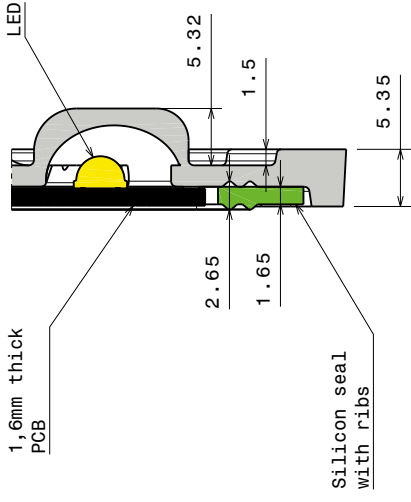

Top view

Section view B-B
Scale: 2:1

Bottom view

Section view A-A

Pockets for wiring and screws

INDEX	PART NO	DESCRIPTION	MATERIAL COLOUR
1	C14018	2X6-SEAL25	Silicone white
2	C13363	STRADA-IP-2X6-T2	PMMA clear

Tolerances if not otherwise shown according to DIN ISO 2768-1
Form and position: class M
According to DIN ISO 2768-2
Form and position: class L

LEDIL
Ledil Oy
Salorankatu 10
FIN 24240 SALO
Finland

THIRD ANGLE PROJECTION:

This drawing is the property of LEDIL Oy. It may not be reproduced, copied or communicated without a written agreement with LEDIL Oy.

DRAWING TITLE

CS14055_STRADA-IP-2X6-T2

SIZE

A3

PART NUMBER

CS14055

SCALE

1:1

WEIGHT

58,25 g

SHEET

1/2

H

G

F