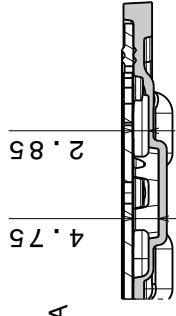

Top view

Section view B-B
Scale: 2:1

Bottom view

Section view A-A

Pockets for wiring and screws

INDEX	PART NO	DESCRIPTION	MATERIAL COLOUR
1	C14018	2X6-SEAL25	Silicone white
2	C13363	STRADA-IP-2X6-T2	PMMA clear

Tolerances if not otherwise shown according to DIN ISO 2768-1
Form and position: class M
According to DIN ISO 2768-2
Form and position: class L

LEDIL
Ledil Oy
Salorankatu 10
FIN 24240 SALO
Finland

THIRD ANGLE PROJECTION:

This drawing is the property of LEDIL Oy. It may not be reproduced, copied or communicated without a written agreement with LEDIL Oy.

DRAWING TITLE

CS14055_STRADA-IP-2X6-T2

SIZE

A3

PART NUMBER

CS14055

SCALE

1:1

WEIGHT

58,25 g

SHEET

1/2

H

G

F