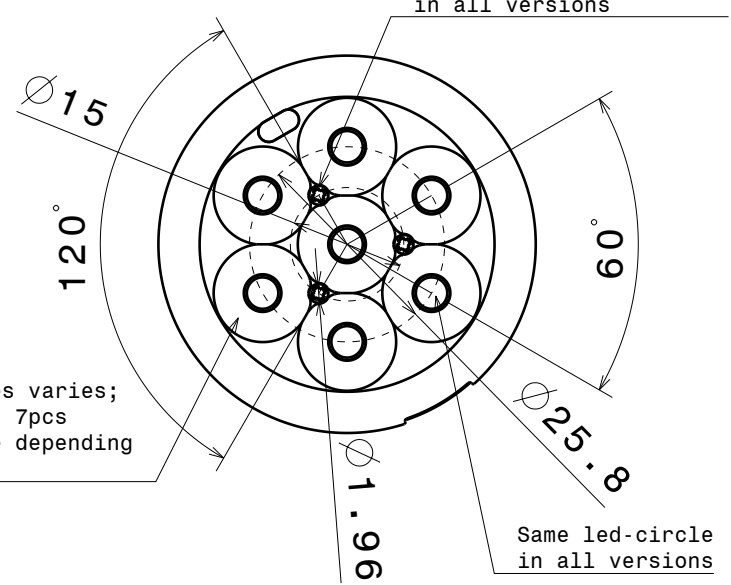

1

Anna-3

Anna-4

Anna-5

Anna-6

Anna-7

Same top side in all versions

Same location pin-circle in all versions

Number of cones varies; 3, 4, 5, 6 and 7 pcs on bottom side depending the version.

Same led-circle in all versions

Material: PMMA

Versions:

- Anna-3-S
- Anna-3-M
- Anna-3-W
- Anna-4-S
- Anna-4-M
- Anna-4-W
- Anna-5-S
- Anna-5-M
- Anna-5-W
- Anna-6-S
- Anna-6-M
- Anna-6-W
- Anna-7-S
- Anna-7-M
- Anna-7-W

Datasheet Anna50-series Lens

SIZE A4 DRAWING NUMBER - REV 1

SCALE 1:1 WEIGHT (g) SHEET 1/1

D A