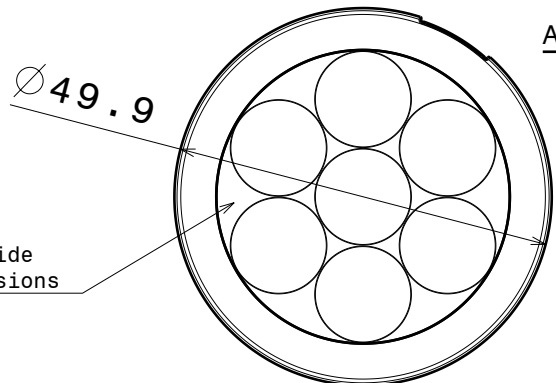

1

Anna-3

Anna-4

Anna-5

Anna-6

Anna-7

Same top side in all versions

Same location pin-circle in all versions

Number of cones varies; 3, 4, 5, 6 and 7 pcs on bottom side depending the version.

Same led-circle in all versions

Material: PMMA

Versions:

- Anna-3-S
- Anna-3-M
- Anna-3-W
- Anna-4-S
- Anna-4-M
- Anna-4-W
- Anna-5-S
- Anna-5-M
- Anna-5-W
- Anna-6-S
- Anna-6-M
- Anna-6-W
- Anna-7-S
- Anna-7-M
- Anna-7-W

Datasheet Anna50-series Lens

SIZE A4 DRAWING NUMBER - REV 1

SCALE 1:1 WEIGHT (g) SHEET 1/1

D A