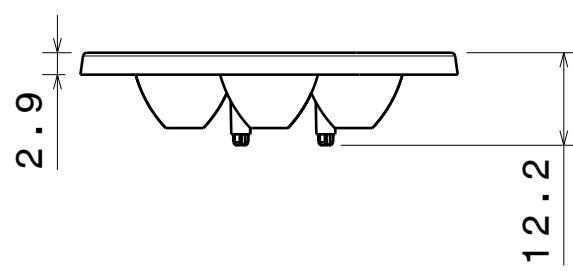

1

Anna-3

Anna-4

Anna-5

Anna-6

Anna-7

Same top side in all versions

Same location pin-circle in all versions

Number of cones varies; 3, 4, 5, 6 and 7 pcs on bottom side depending the version.

Same led-circle in all versions

Material: PMMA

Versions:

- Anna-3-S
- Anna-3-M
- Anna-3-W
- Anna-4-S
- Anna-4-M
- Anna-4-W
- Anna-5-S
- Anna-5-M
- Anna-5-W
- Anna-6-S
- Anna-6-M
- Anna-6-W
- Anna-7-S
- Anna-7-M
- Anna-7-W

Datasheet Anna50-series Lens

SIZE A4 DRAWING NUMBER - REV 1

SCALE 1:1 WEIGHT (g) SHEET 1/1

D A