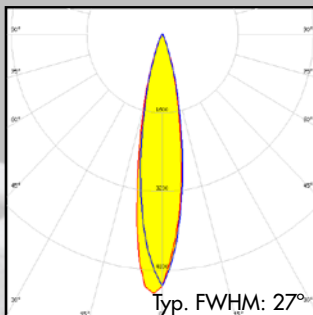

TYPICAL APPLICATIONS

- Indoor architectural
- Wall washing
- Aisle lighting
- Downlight applications
- Track lighting

LEDiL®

COMPATIBILITY

- LES sizes up to 16 mm, asymmetrical variants up to 14 mm
- Holder A (∅ 70 mm): LEDiL twist and lock base parts, 3rd party connectors from TE, Bender+Wirth and IDEAL
- Holder B (∅ 70 mm): 3rd party connectors from BJB, IDEAL and Stucchi
- Holder C (∅ 54 mm): LEDiL HEKLA