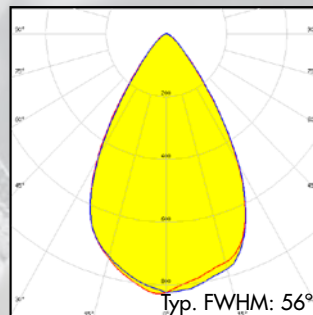

FN15387_RONDA-W
FN15736_RONDA-WW-B
FN15968_RONDA-WW-C