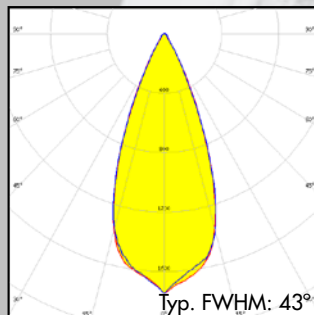

FN15552_RONDA-W
FN15735_RONDA-W-B
FN15969_RONDA-W-C