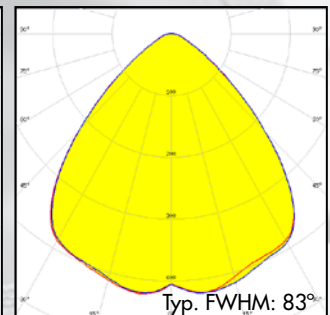

FN15387_RONDA-W
FN15736_RONDA-WW-B
FN15968_RONDA-WW-C

FN15381_RONDA-WWW
FN15737_RONDA-WWWW-B
FN15966_RONDA-WWWW-C